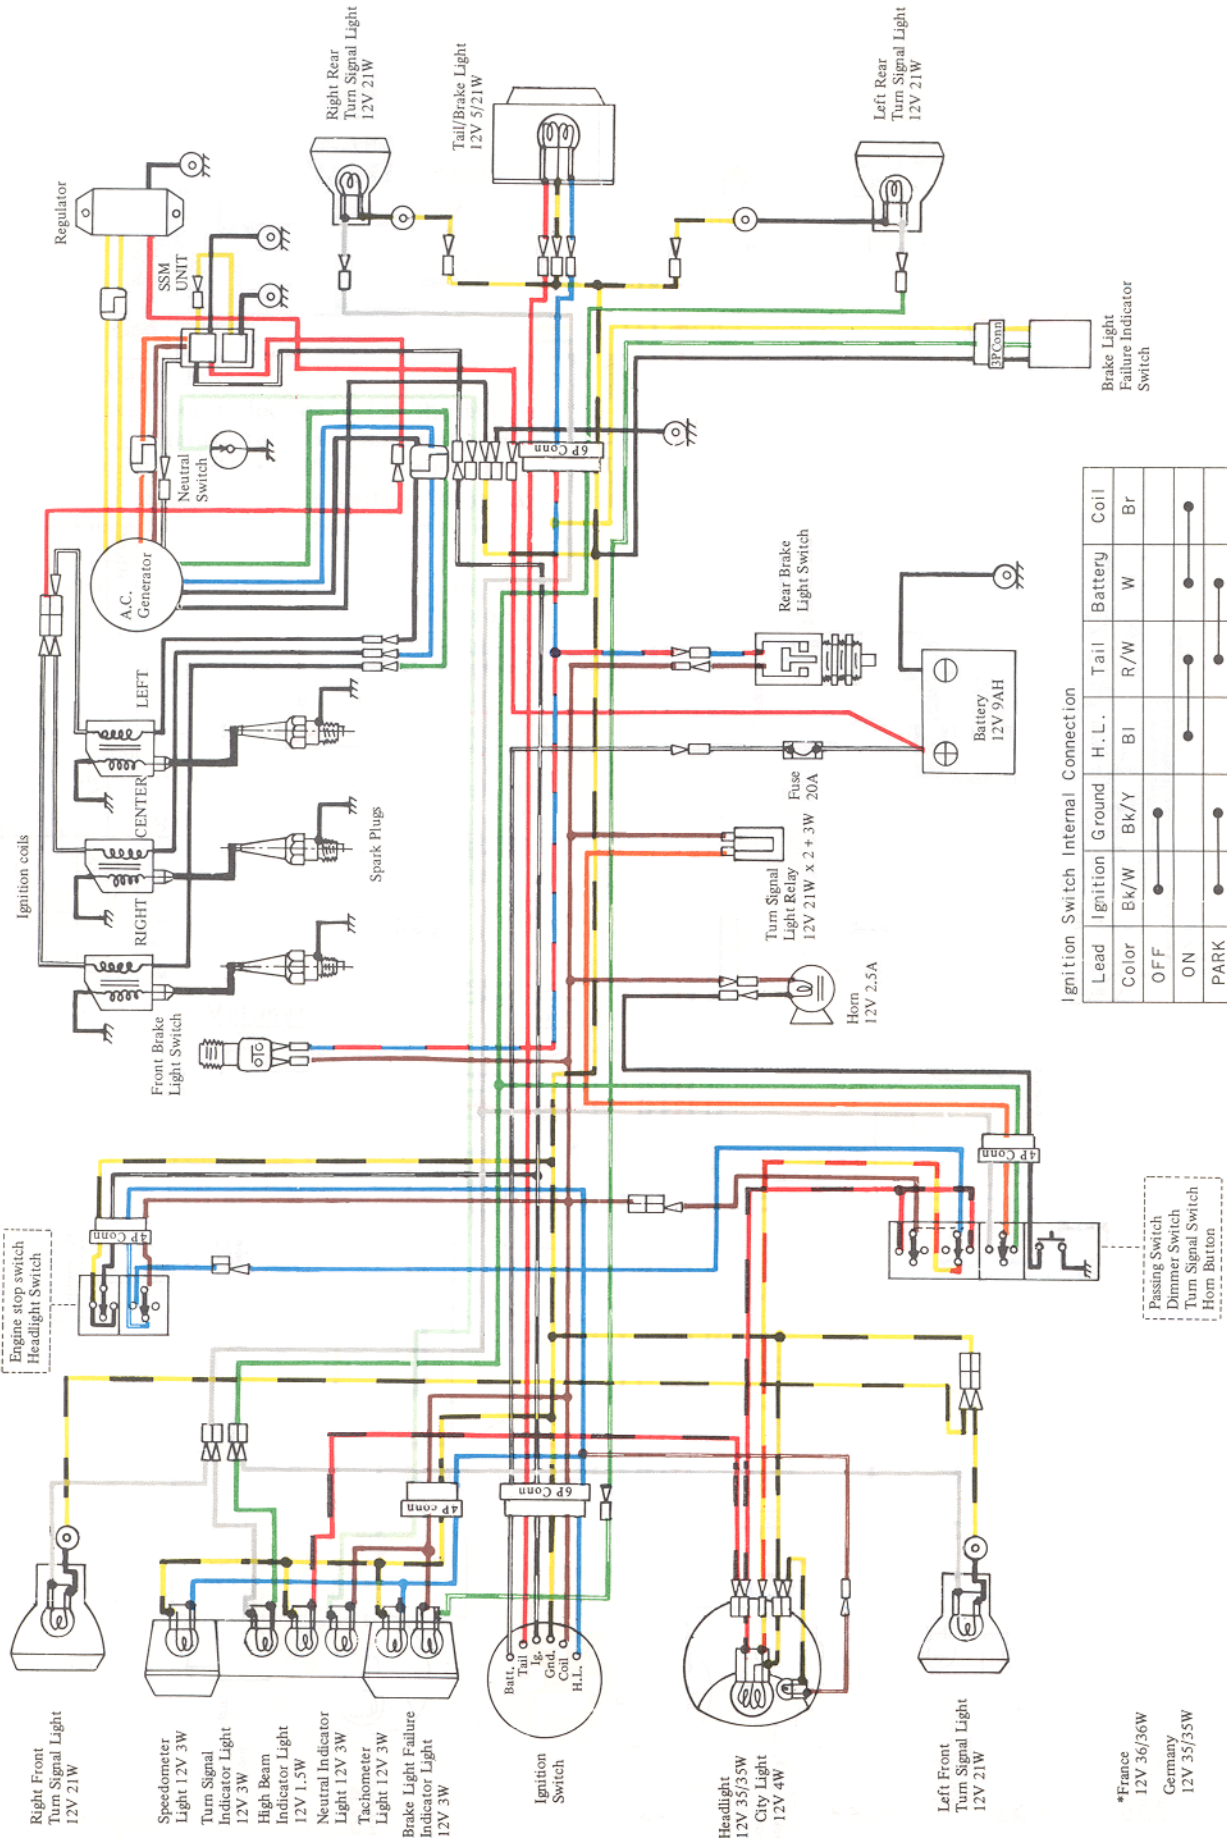

H1 E Wiring Diagram (European Model)

(138-2)

*France 12V 36/36W
Germany 12V 35/35W